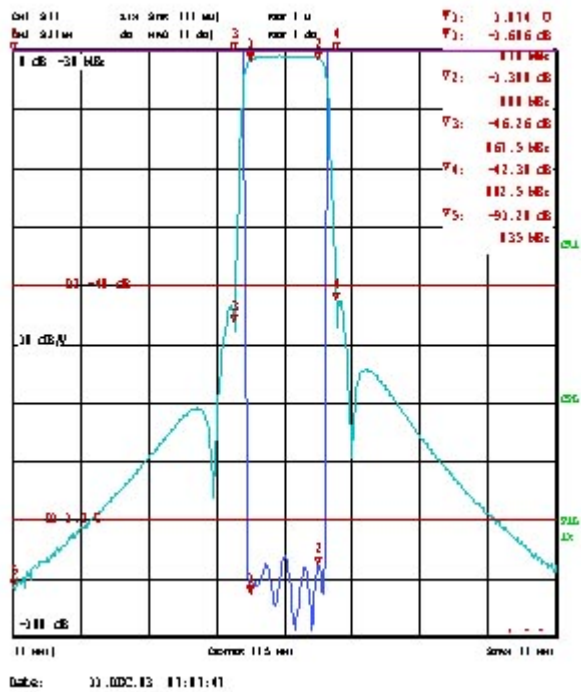

Frequency Range: 870 to 880MHz  
Insertion Loss: 2dB maximum  
1.5dB typical  
Inband Ripple: 1dB p-p maximum  
Return Loss: 20dB minimum  
Outband Rejection:  
≥40dB @  $f_0 \pm 7.5\text{MHz}$   
≥90dB @  $f_0 \pm 40\text{MHz}$

**Power Handling:** CDMA Signal Power: 50 watts

**Operating Temperature:** -30 to +55 °C

**Storage Temperature:** -40 to +85 °C

**Operating Humidity:** 0 to 90%, relative

**Connectors:** SMA/SMA

**CALL OUR SALES DEPARTMENT FOR MORE INFORMATION OR VARIATIONS OF THIS PRODUCT.**

### Outline Drawing: